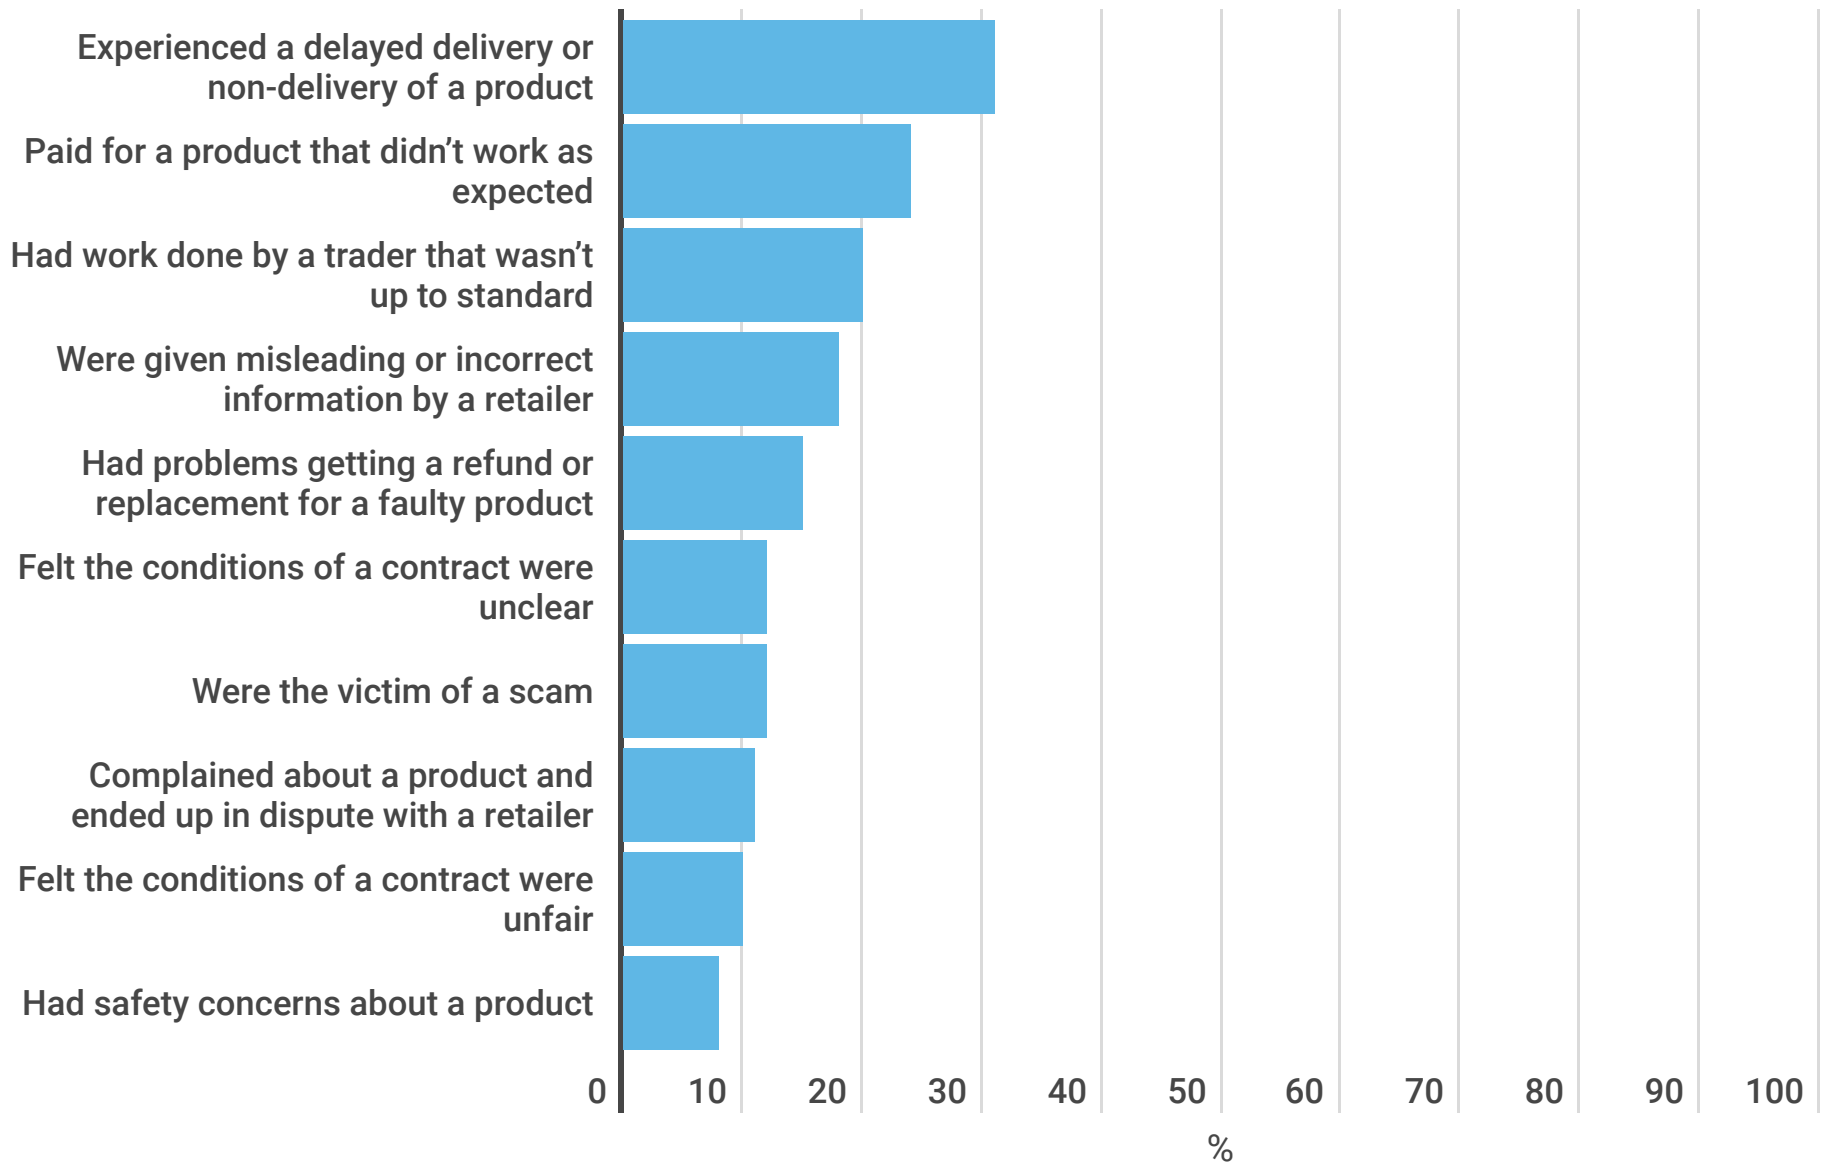

In the past 12 months, have you –

About our survey

Our data are from a nationally representative sample of 1069 New Zealanders aged 18 years and over.